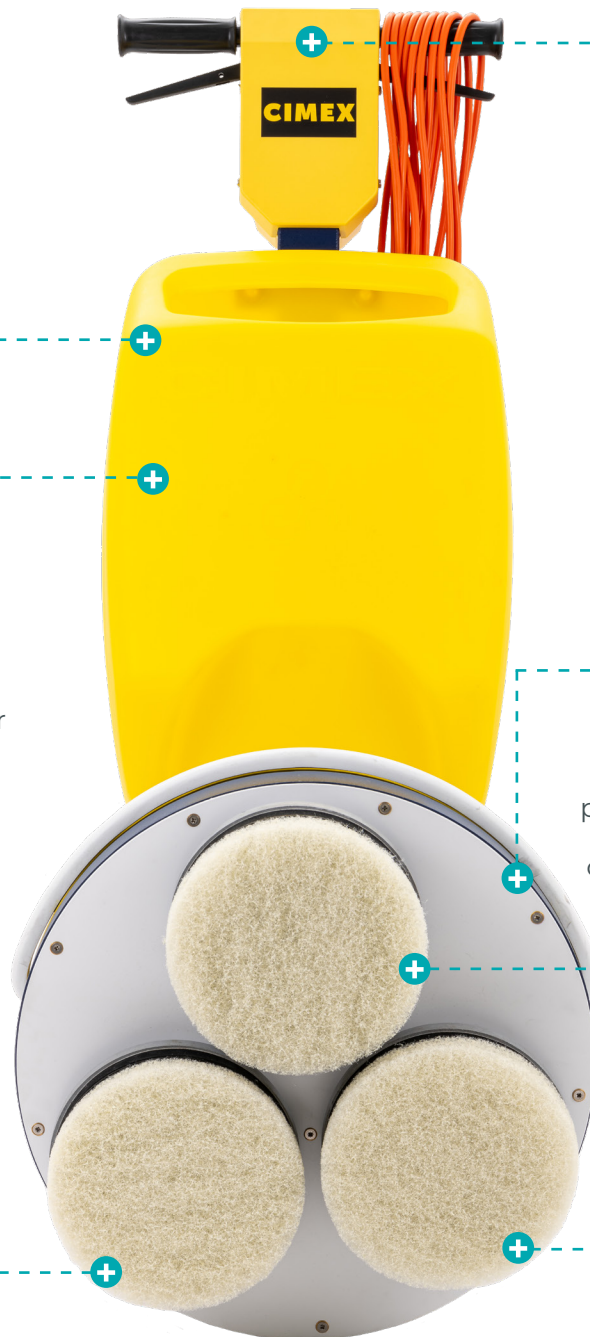

CIMEX-ENCAP[®]

A high productivity, cost effective, low moisture carpet cleaning system, which is six times more productive than a single disc rotary when cleaning carpets.

DEEP CLEAN

Deep cleaning restores brightness to heavily soiled carpets

QUICK DRY

Low moisture cleaning so carpets dry quickly

EFFECTIVE

Featuring polymer chemistry that encapsulates dirt for cleaner carpets for longer

PRODUCTIVE

Cleans up to 300m² per hour

THREE BRUSH CONTRA-ROTATING

For unbeatable scrubbing, these scrubber dryers are simple to operate and extremely efficient

EFFICIENT

Eliminates wicking problems – stains do not appear on the surface as carpet dries

ACCESSORIES

Complimentary accessories available for all your cleaning needs

Model
Product Code

SPECIFICATIONS

Voltage AC (~) / Frequency	V/H	230 / 50 / 60
Motor power	W	750
Pad / brush diameter	cm	20
Pad / brush speed	rpm	400
Pad / brush pressure	g/cm ²	38
Working width	cm	48
Productivity rate - scrubbing	m ² /h	1440
Productivity rate - polishing	m ² /h	2160
Productivity rate - Spray cleaning	m ² /h	1080
Productivity rate - shampooing	m ² /h	1440
Sound pressure level	dB(A)	60
Solution tank capacity	litres	25
Dimensions (L x W x H)	cm	80 x 50 x 112
Weight	kg	47
Motor height - clearance	mm	45
Cable length	m	15