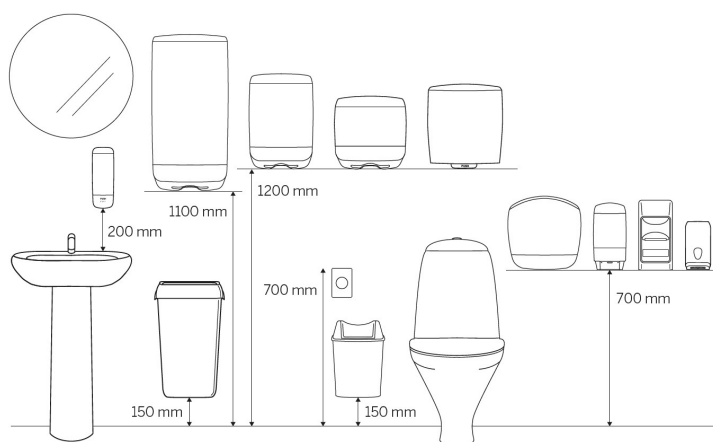

77472

Katrin Plastic Dispenser with Core Catcher For System Toilet Paper Roll, Black

- Holds two Katrin System toilet rolls
- Seamless dispensing with drop-down roll system and adjustable roll brake
- Easy and quick to refill
- Can be refilled while the second roll is in use, so tissue is always available
- 1360 - 1836 sheets, depending on paper quality
- Two versions available: with or without core catcher
- Better paper accessibility at the front of the dispenser opening
- The lock can be used with or without a key
- No searching around inside the dispenser opening for the loose end of the paper roll
- Main raw materials of major plastic parts and lock: ABS (Acrylonitrile butadiene styrene), PC (polycarbonate), POM (polyoxymethylene)

ISO 9001 **ISO 14001**

Country of Origin: Romania

Product

Length/Depth	172 mm	Colour	Black
Width	152 mm	Gross weight	0.937 kg
Height	400 mm		

Trading unit

Length/Depth	407 mm	Gross weight	1.132 kg	EAN	
Width	160 mm	Consumer packs/trading unit	1		
Height	186 mm				

Pallet

Length/Depth	1,200 mm	Gross weight	106.654 kg	EAN	 6 4 143 01 0774 89
Width	800 mm	Trading units / pallet	72		
Height	1,266 mm				

Measurements and Installing

Related products

Selection from all countries. Please refer to web page for market-specific availability.